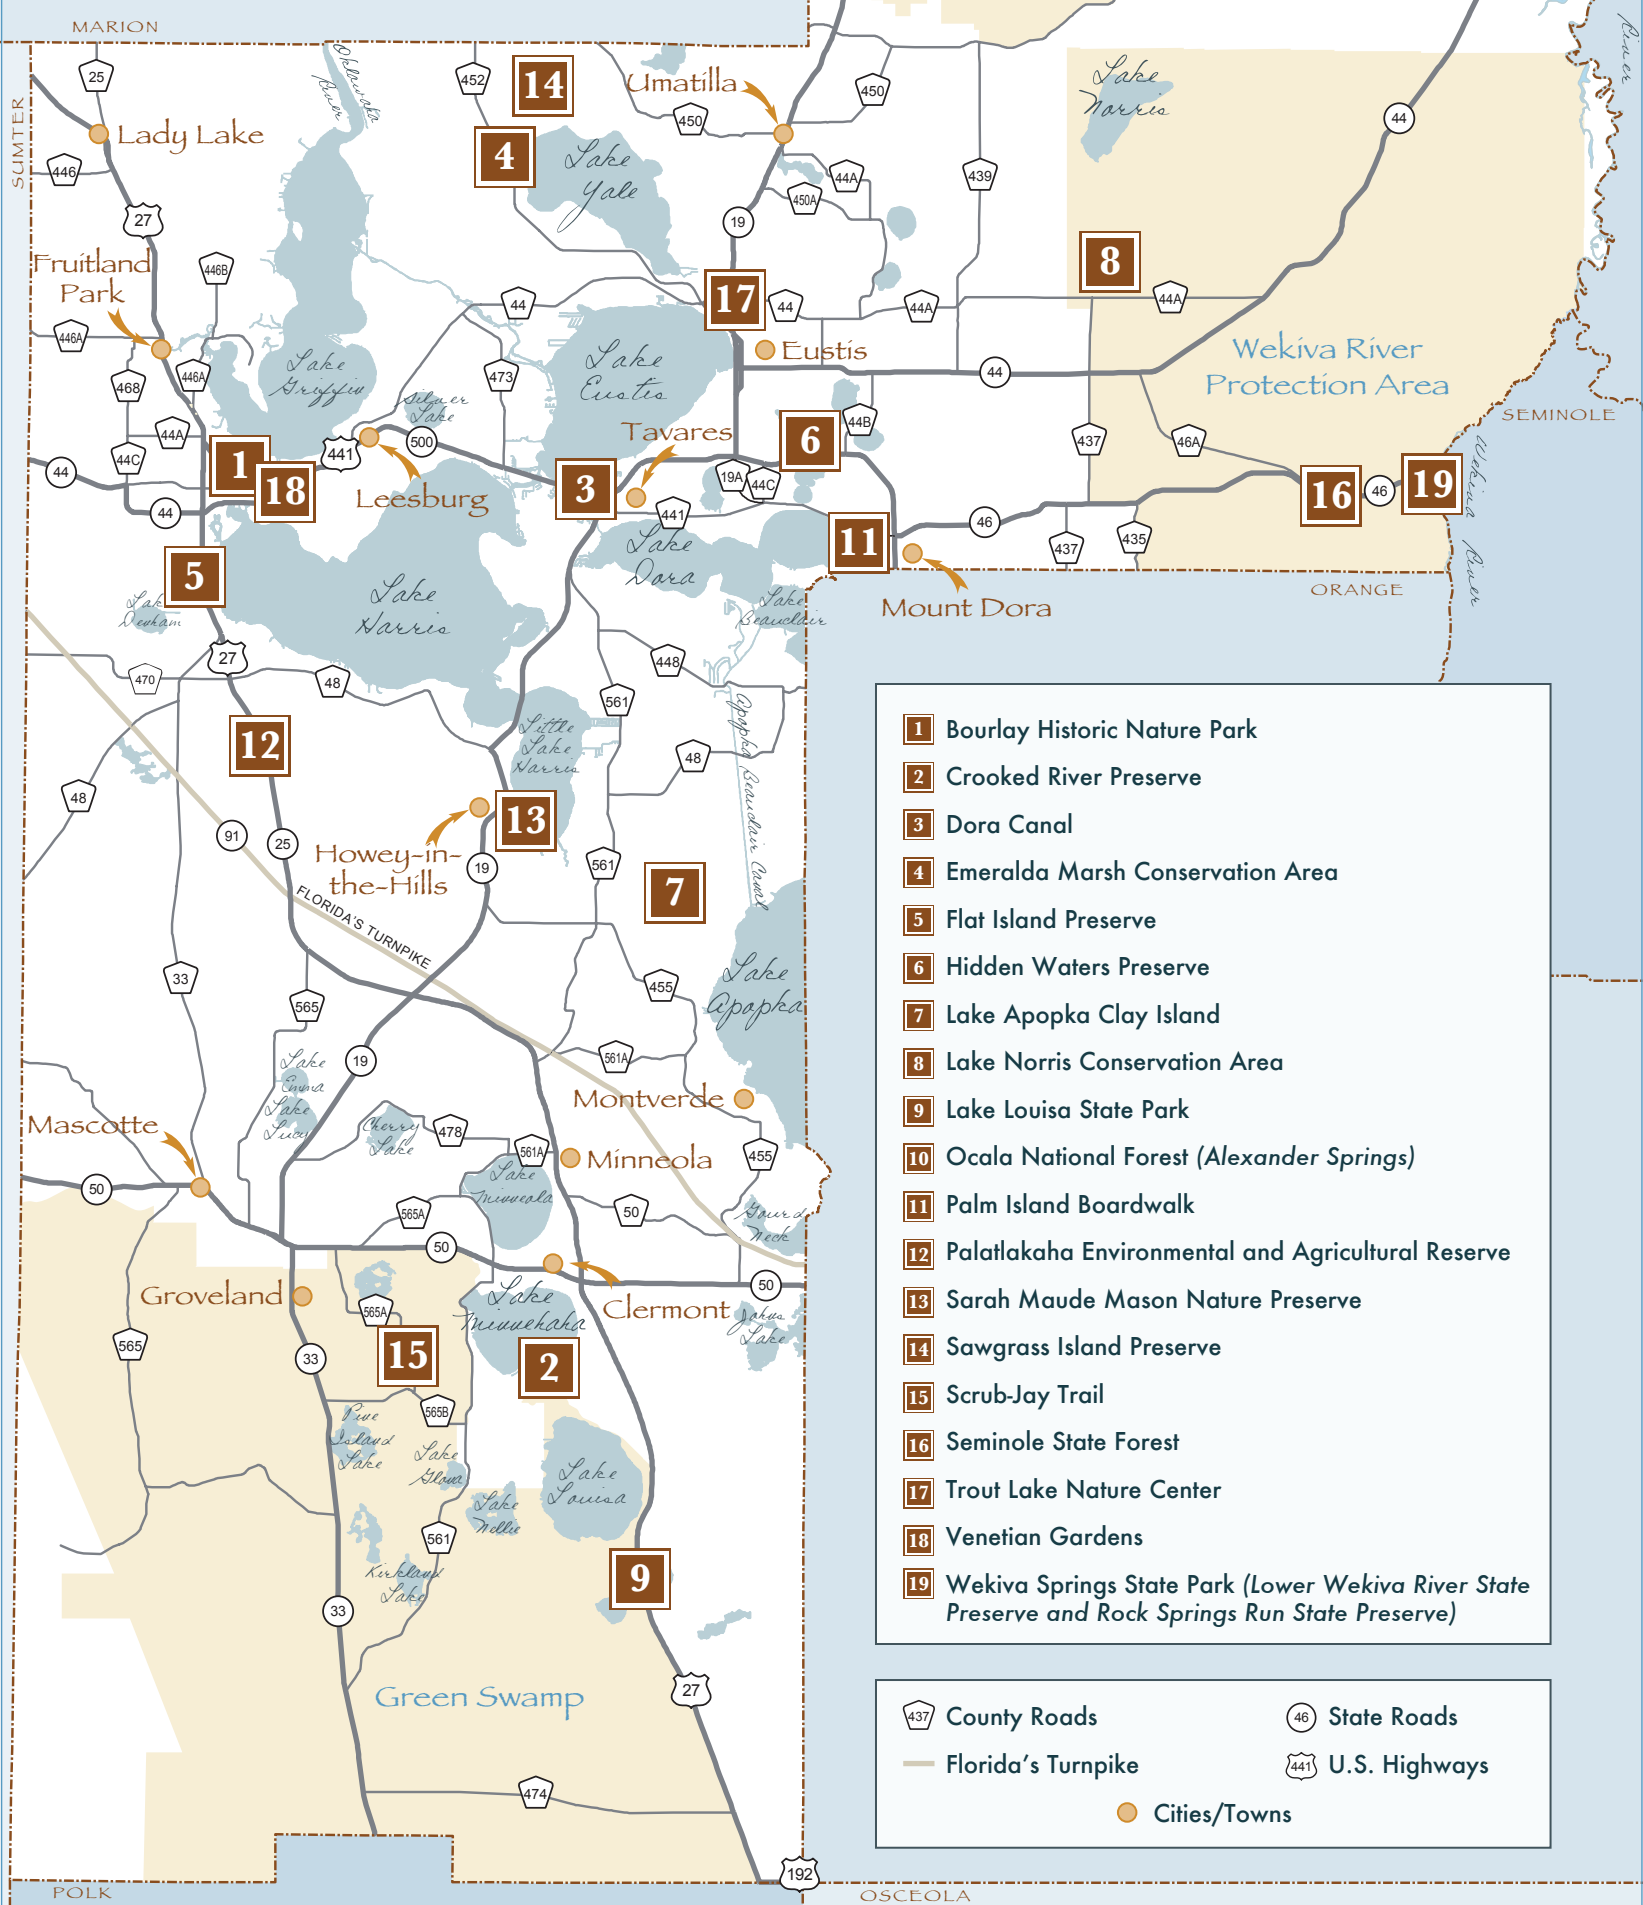

Lake County, Florida

Bird Watching Locations

- 1** Bourlay Historic Nature Park
- 2** Crooked River Preserve
- 3** Dora Canal
- 4** Emeralda Marsh Conservation Area
- 5** Flat Island Preserve
- 6** Hidden Waters Preserve
- 7** Lake Apopka Clay Island
- 8** Lake Norris Conservation Area
- 9** Lake Louisa State Park
- 10** Ocala National Forest (Alexander Springs)
- 11** Palm Island Boardwalk
- 12** Palatka Environmental and Agricultural Reserve
- 13** Sarah Maude Mason Nature Preserve
- 14** Sawgrass Island Preserve
- 15** Scrub-Jay Trail
- 16** Seminole State Forest
- 17** Trout Lake Nature Center
- 18** Venetian Gardens
- 19** Wekiva Springs State Park (Lower Wekiva River State Preserve and Rock Springs Run State Preserve)

- County Roads
- State Roads
- Florida's Turnpike
- U.S. Highways
- Cities/Towns